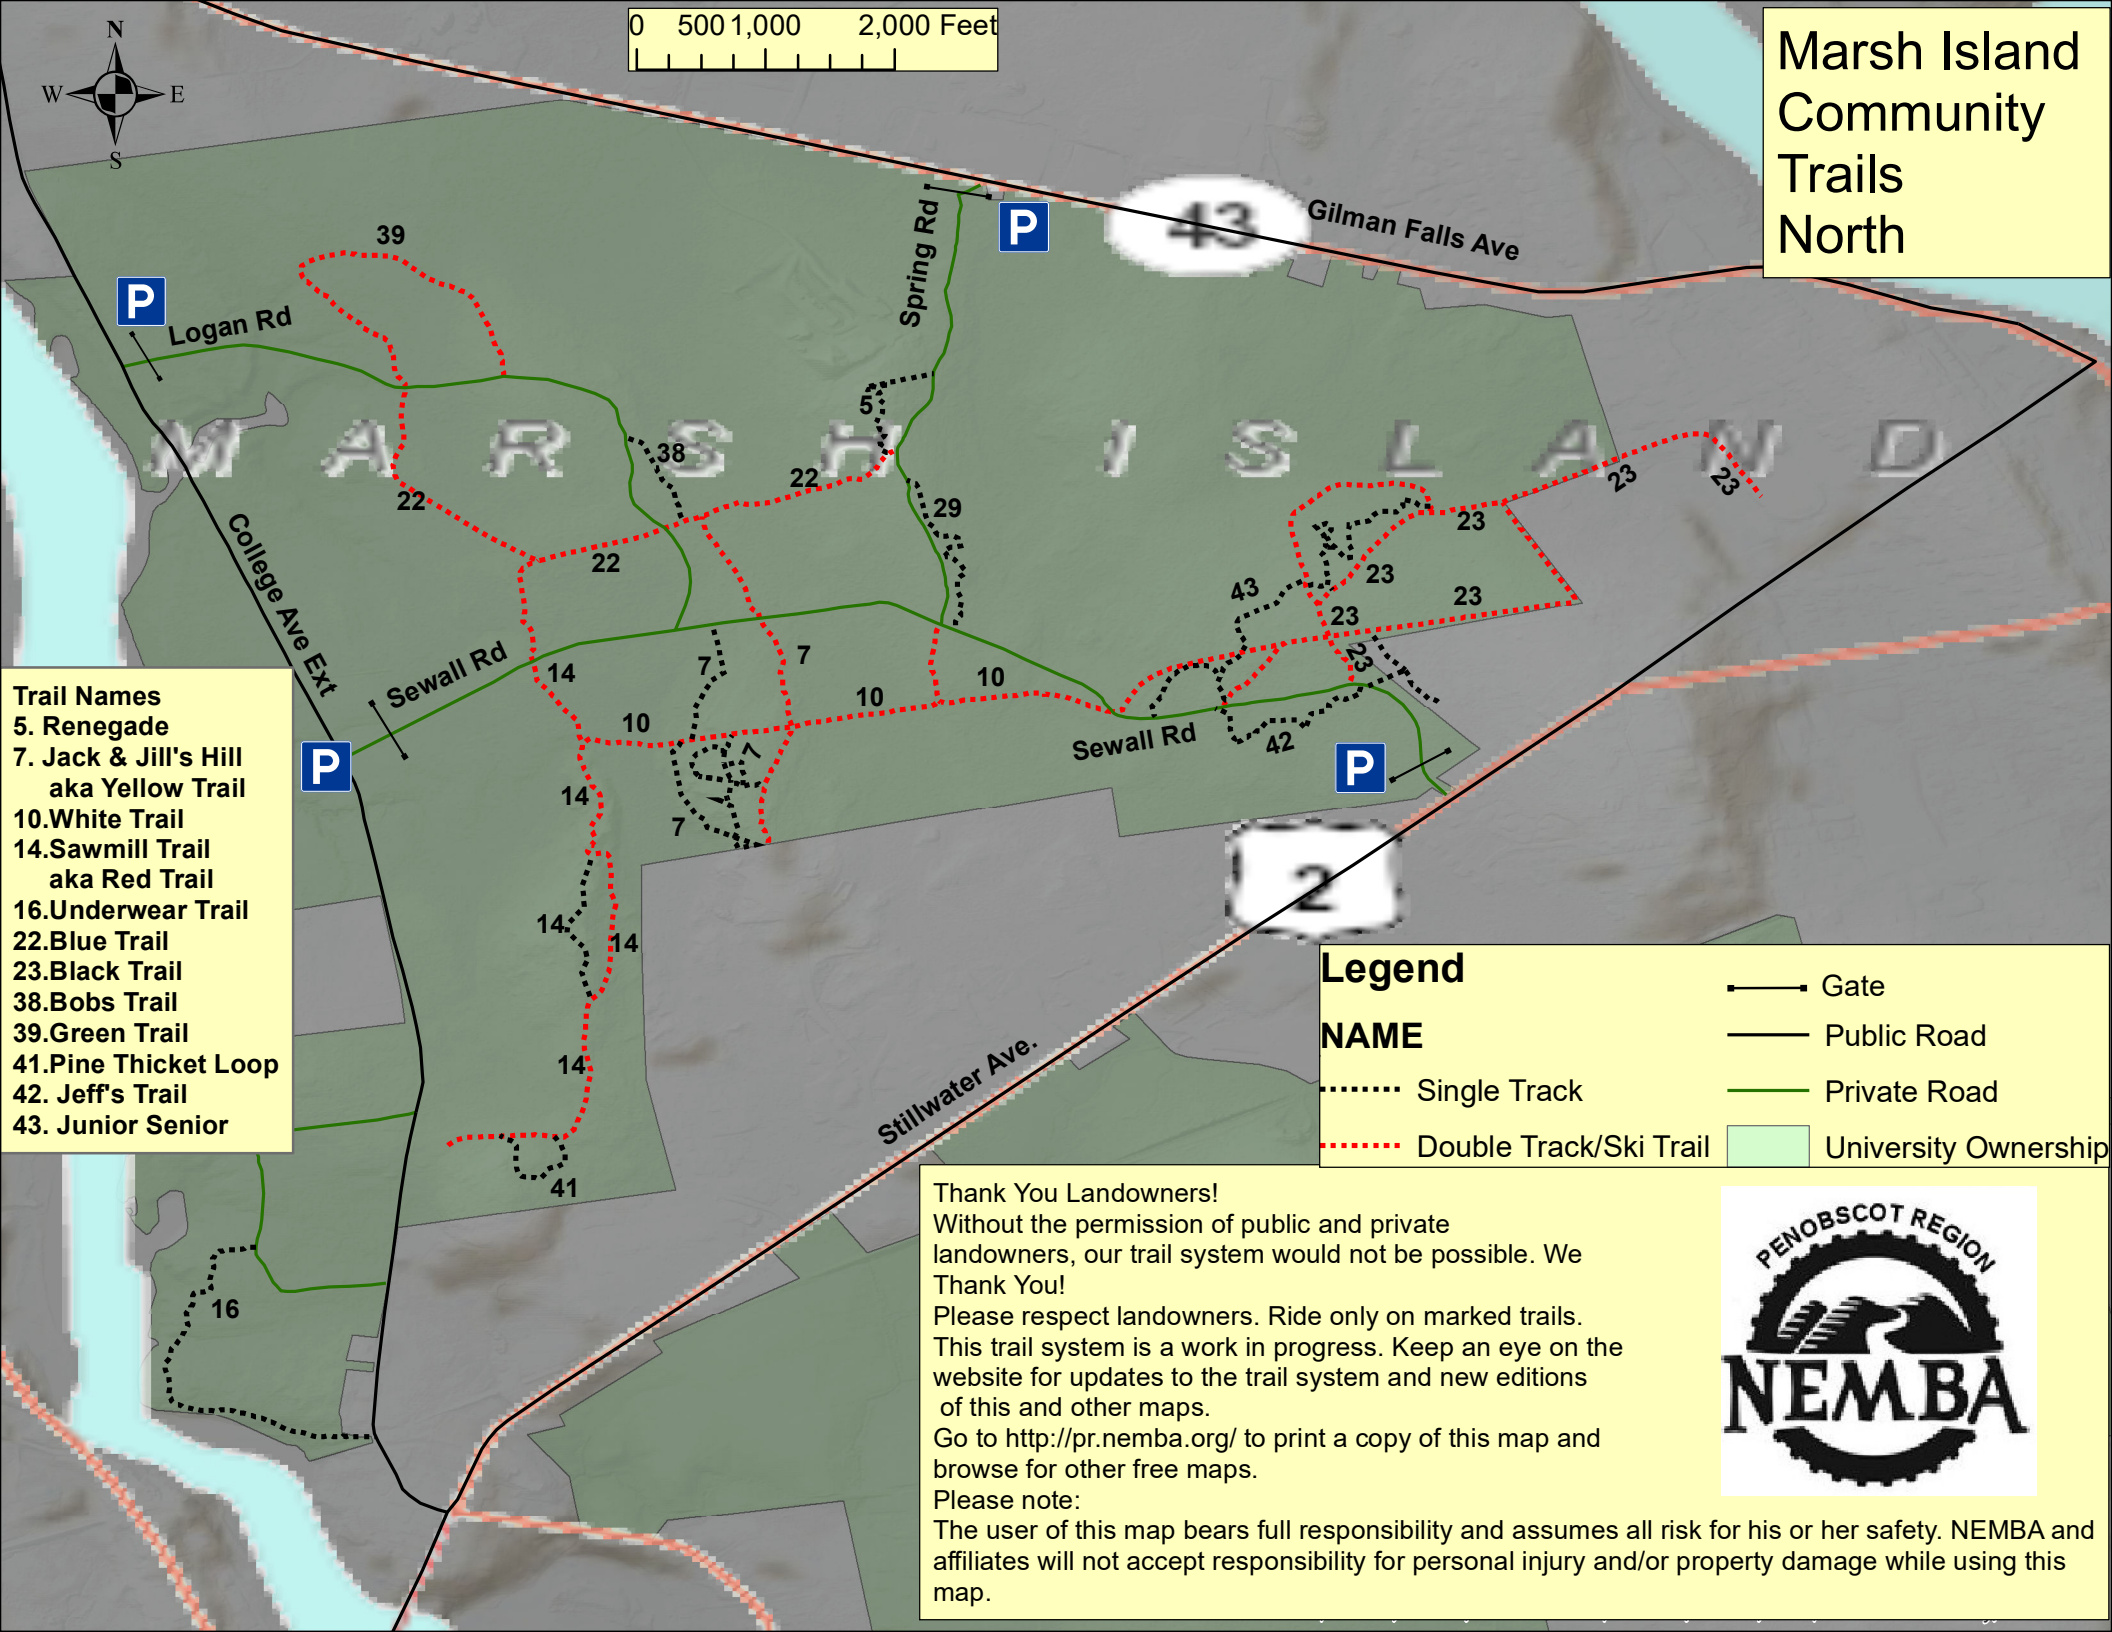

Marsh Island Community Trails North

- Trail Names**
- 5. Renegade
 - 7. Jack & Jill's Hill aka Yellow Trail
 - 10. White Trail
 - 14. Sawmill Trail aka Red Trail
 - 16. Underwear Trail
 - 22. Blue Trail
 - 23. Black Trail
 - 38. Bobs Trail
 - 39. Green Trail
 - 41. Pine Thicket Loop
 - 42. Jeff's Trail
 - 43. Junior Senior

Legend

- NAME**
- Gate
 - Public Road
 - Private Road
 - University Ownership
 - Single Track
 - Double Track/Ski Trail

Thank You Landowners!
 Without the permission of public and private landowners, our trail system would not be possible. We Thank You!
 Please respect landowners. Ride only on marked trails.
 This trail system is a work in progress. Keep an eye on the website for updates to the trail system and new editions of this and other maps.
 Go to <http://pr.nemba.org/> to print a copy of this map and browse for other free maps.
 Please note:
 The user of this map bears full responsibility and assumes all risk for his or her safety. NEMBA and affiliates will not accept responsibility for personal injury and/or property damage while using this map.